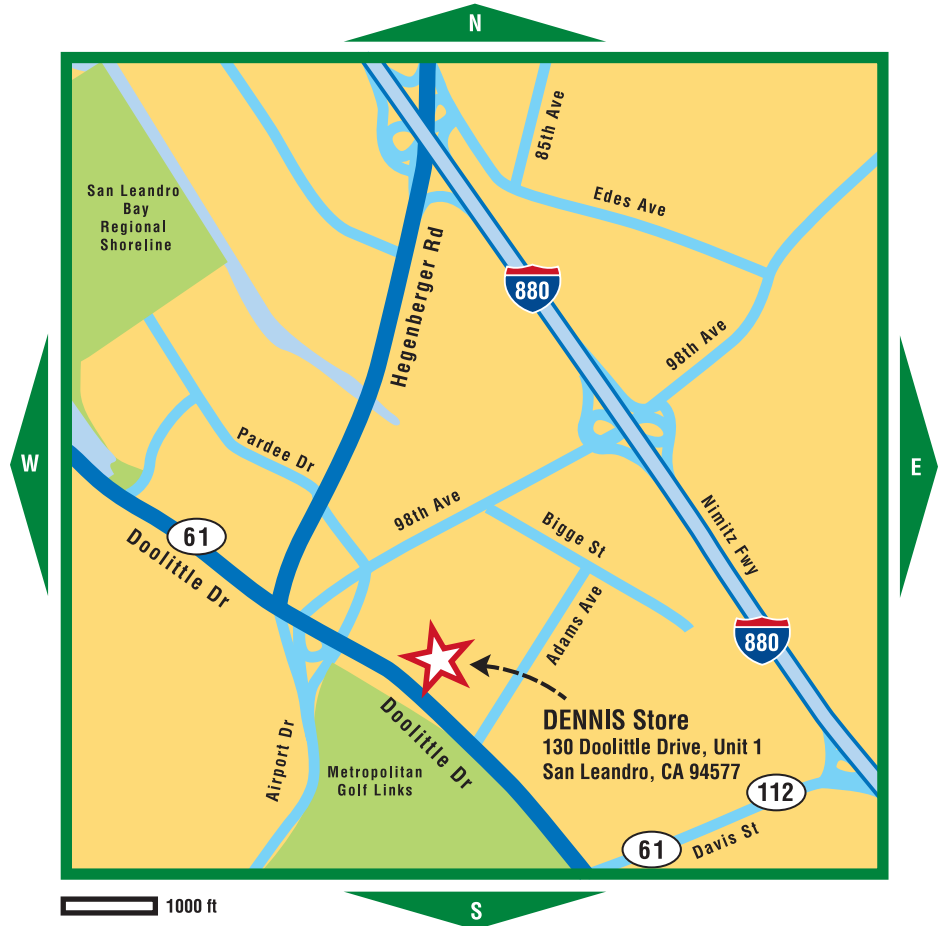

DENNIS is MOVING *to a bright new location!*

GRAND OPENING THIS WINTER

NEW LOCATION

130 Doolittle Drive, Unit 1
San Leandro, CA 94577
phone 510.763.0967
fax 510.763.1661

NEW STORE HOURS

BEGINNING DECEMBER 1st!

Tue-Fri 11am–6pm; Sat 10am–2pm
Closed Labor Day

SUMMER HOURS: August only

Mon-Fri 11am–6pm; Sat 10am–5pm

DIRECTIONS

From I-80, Hwy 580 & Hwy 24:

Follow Downtown Oakland signs (Hwy 980 to Hwy 880 south). Take the Hegenberger exit. Turn right onto Hegenberger. Turn left onto Doolittle (at Oakland Airport). DENNIS is located on the left just before the San Leandro city marker.

From the south: Travel on Hwy 880 north.

Take the Davis St. exit. Turn left onto Davis. Turn right onto Doolittle Dr. DENNIS is located on the right.

online anytime www.dennisuniform.com • national customer service 800.854.6951